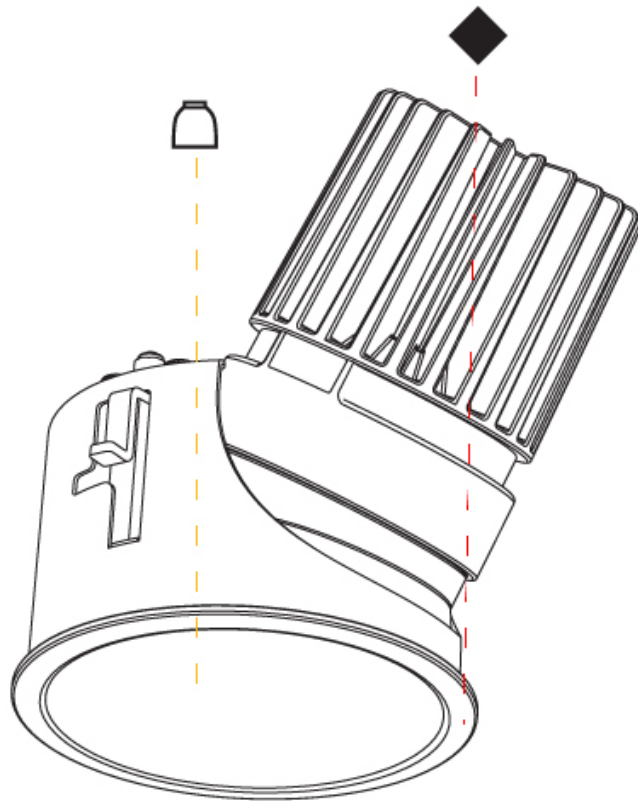

INVADER WALLWASH RECESSED

A35609-

PROJECT

TYPE

SPECIFIER

QUANTITY

DATE

A