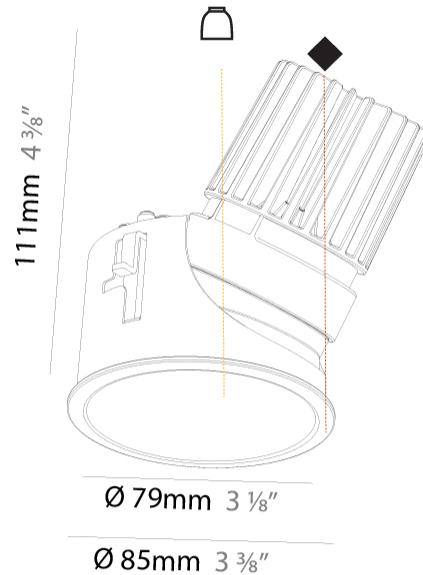

GENERAL

Series: Invader Wallwash
Partner: Prolicht
Division: Architectural
Installation: Recessed
Product Type: Downlight
Mounting Location: Ceiling
Light Distribution: Downlight

PHYSICAL

Aperture Sizes - Downlights: 2"
Shape: Round
Diameter (mm): 85
Diameter (in): 3 3/8
Height (mm): 111
Height (in): 4 3/8
Ceiling Thickness (mm): 5 - 30
Ceiling Thickness (in): 1/16 - 1 3/16
Min. Recessing Depth (mm): 120
Min. Recessing Depth (in): 4 3/4
Weight (kg): 0.351
Weight (lbs): 0.774
Fixture Finish: SSR / BKV / CWI / CRY / HAB / UFT / ITA / RUA / FTG / MYG / LOD / PUS / FRO / FUP / KIA / POP / BLS / SPG / MEY / GOH / CHC / COM / ABZ / JAG / OBR / MOS / ROR
Fixture Material: Aluminum
Cut-out Measurements: D - 80mm / 3 1/8"

ELECTRICAL

Lamp Type: LED (Zhaga Standard)
Input Wattage (W): 14.3
Total Output Wattage (W): 13
Dimming: Tri-Mode (Non-Dimming and Phase Dimming (120Vac only) and 0-10V Dimming)
Driver Included: No
Driver Location: Recessed Housing
Driver Type: Constant Current - Universal
Housing: See components
Input Voltage (V): 120 - 277
Constant Current (MA): 350

LED

Number of LEDs: 1
Color Temperature (°K): 2700 / 3000 / 3500 / 4000
Max. Delivered Lumen (lm): 970 / 1000 / 1058 / 1080
Nominal Lumen (lm): 1304 / 1352 / 1421 / 1450
CRI: >90 CRI
Lamp Life (hrs): 50000

OPTICAL

Reflector: 20 / 40 / 60
Adjustability: Fixed

RATINGS AND CERTIFICATIONS

Certified By: Certified for North American Standards
IP rating: IP20