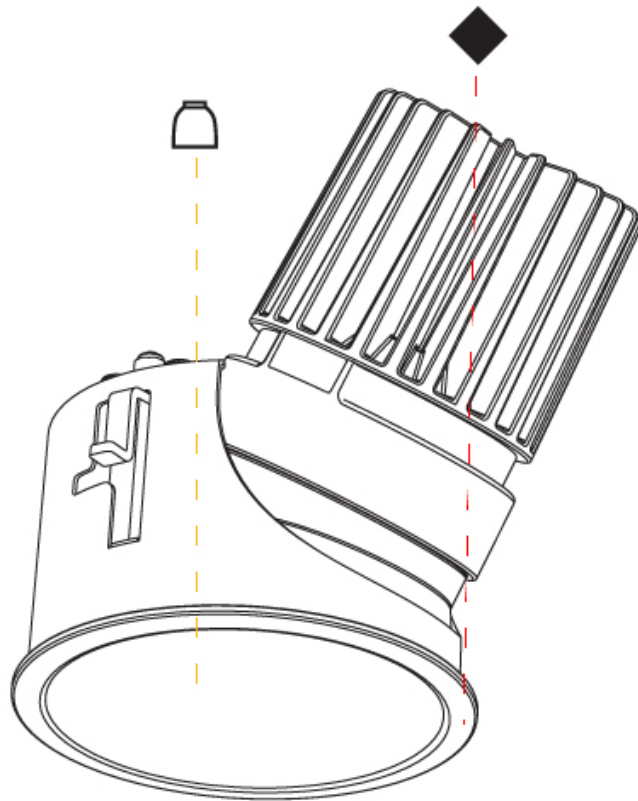

INVADER WALLWASH RECESSED

A35608-

PROJECT

TYPE

SPECIFIER

QUANTITY

DATE

A