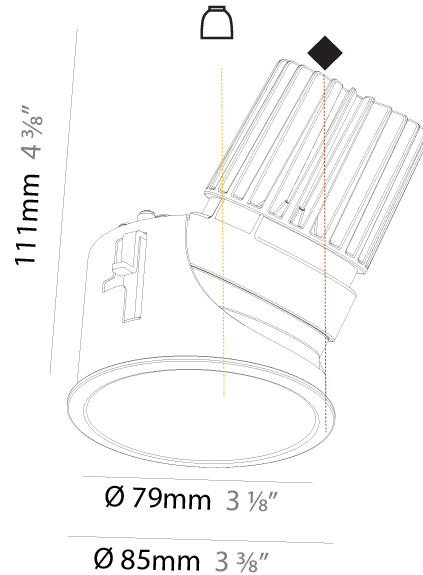

GENERAL

Series: Invader Wallwash
Partner: Prolicht
Division: Architectural
Installation: Recessed
Product Type: Wallwash
Mounting Location: Ceiling
Light Distribution: Downlight

PHYSICAL

Shape: Round
Diameter (mm): 85
Diameter (in): 3 3/8
Height (mm): 111
Height (in): 4 3/8
Min. Recessing Depth (mm): 120
Min. Recessing Depth (in): 4 3/4
Weight (kg): 0.363
Weight (lbs): 0.8
Fixture Finish: SSR / BKV / CWI / CRY / HAB / UFT / ITA / RUA / FTG / MYG / LOD / PUS / FRO / FUP / KIA / POP / BLS / SPG / MEY / GOH / CHC / COM / ABZ / JAG / OBR / MOS / ROR
Fixture Material: Aluminum
Cut-out Measurements: D - 80mm / 3 1/8"

ELECTRICAL

Lamp Type: LED (Zhaga Standard)
Input Wattage (W): 13.8
Total Output Wattage (W): 12.5
Dimming: Tri-Mode (Non-Dimming and Phase Dimming (120Vac only) and 0-10V Dimming)
Driver Included: No
Driver Location: Recessed Housing
Driver Type: Constant Current - Universal
Housing: See components
Input Voltage (V): 120 - 277
Constant Current (MA): 350

LED

Number of LEDs: 1
Color Temperature (°K): 2700 / 3000 / 3500 / 4000
Max. Delivered Lumen (lm): 1048 / 1096 / 1126 / 1159
CRI: >90 CRI
Lamp Life (hrs): 50000

OPTICAL

RATINGS AND CERTIFICATIONS

Certified By: Certified for North American Standards
IP rating: IP65