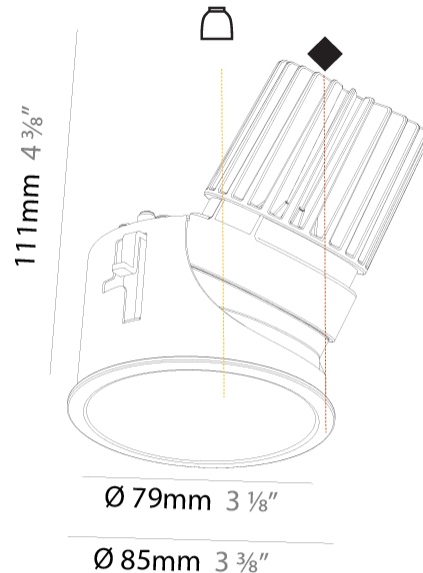

GENERAL

Series: Invader Wallwash
Partner: Prolicht
Division: Architectural
Installation: Recessed
Product Type: Downlight
Mounting Location: Ceiling
Light Distribution: Downlight

PHYSICAL

Aperture Sizes - Downlights: 2"
Shape: Round
Diameter (mm): 85
Diameter (in): 3 3/8
Height (mm): 111
Height (in): 4 3/8
Ceiling Thickness (mm): 5 - 30
Ceiling Thickness (in): 1/16 - 1 3/16
Min. Recessing Depth (mm): 120
Min. Recessing Depth (in): 4 3/4
Weight (kg): 0.351
Weight (lbs): 0.774
Fixture Finish: SSR / BKV / CWI / CRY / HAB / UFT / ITA / RUA / FTG / MYG / LOD / PUS / FRO / FUP / KIA / POP / BLS / SPG / MEY / GOH / CHC / COM / ABZ / JAG / OBR / MOS / ROR
Fixture Material: Aluminum
Cut-out Measurements: D - 80mm / 3 1/8"

ELECTRICAL

Lamp Type: LED (Zhaga Standard)
Input Wattage (W): 14.3
Total Output Wattage (W): 13
Dimming: Tri-Mode (Non-Dimming and Phase Dimming (120Vac only) and 0-10V Dimming)
Driver Included: No
Driver Location: Recessed Housing
Driver Type: Constant Current - Universal
Housing: See components
Input Voltage (V): 120 - 277
Constant Current (MA): 350

LED

Number of LEDs: 1
Color Temperature (°K): 2700 / 3000 / 3500 / 4000
Max. Delivered Lumen (lm): 970 / 1000 / 1058 / 1080
Nominal Lumen (lm): 1304 / 1352 / 1421 / 1450
CRI: >90 CRI
Lamp Life (hrs): 50000

OPTICAL

Reflector: 20 / 40 / 60
Adjustability: Fixed

RATINGS AND CERTIFICATIONS

Certified By: Certified for North American Standards
IP rating: IP20