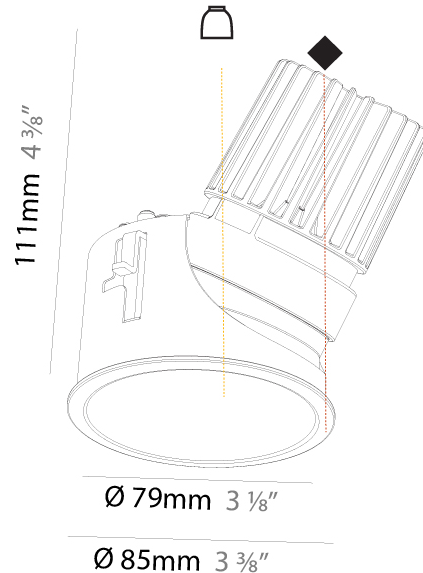

GENERAL

Series: Invader Wallwash
Partner: Prolicht
Division: Architectural
Installation: Recessed
Product Type: Wallwash
Mounting Location: Ceiling
Light Distribution: Downlight

PHYSICAL

Shape: Round
Diameter (mm): 85
Diameter (in): 3 3/8
Height (mm): 111
Height (in): 4 3/8
Min. Recessing Depth (mm): 120
Min. Recessing Depth (in): 4 3/4
Weight (kg): 0.363
Weight (lbs): 0.8
Fixture Finish: SSR / BKV / CWI / CRY / HAB / UFT / ITA / RUA / FTG / MYG / LOD / PUS / FRO / FUP / KIA / POP / BLS / SPG / MEY / GOH / CHC / COM / ABZ / JAG / OBR / MOS / ROR
Fixture Material: Aluminum
Cut-out Measurements: D - 80mm / 3 1/8"

ELECTRICAL

Lamp Type: LED (Zhaga Standard)
Input Wattage (W): 13.8
Total Output Wattage (W): 12.5
Dimming: Tri-Mode (Non-Dimming and Phase Dimming (120Vac only) and 0-10V Dimming)
Driver Included: No
Driver Location: Recessed Housing
Driver Type: Constant Current - Universal
Housing: See components
Input Voltage (V): 120 - 277
Constant Current (MA): 350

LED

Number of LEDs: 1
Color Temperature (°K): 2700 / 3000 / 3500 / 4000
Max. Delivered Lumen (lm): 1048 / 1096 / 1126 / 1159
CRI: >90 CRI
Lamp Life (hrs): 50000

OPTICAL

RATINGS AND CERTIFICATIONS

Certified By: Certified for North American Standards
IP rating: IP65